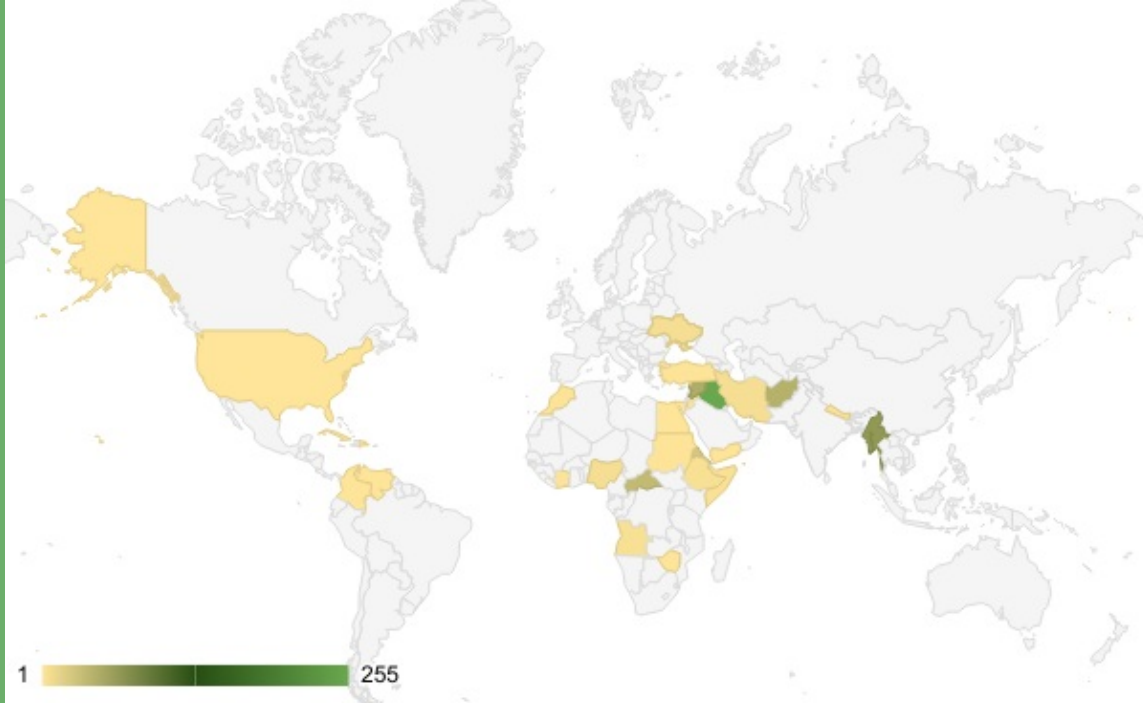

From Suffering to Hope

Disciples of the Way Ministries

*A Ministry of People of All Nations
reaching out to People from All Nations*

Hope to People from 26 Countries

As we walk through this season of Lent with our eyes on the Hope of Easter, we are reminded that we are new creations being transformed everyday by the Holy Spirit into a more perfect imitation of Christ. We humbly repent of our sins and, through the grace of God, we are given the opportunity to try again to do the work he has laid before us.

"For we are his workmanship, created in Christ Jesus for good works, which God prepared beforehand, that we should walk in them." - Ephesians 2:10

Disciples of the Way brings the hope of becoming a new creation through the resurrection to people from 26 different countries. We imitate Christ and teach our neighbors in the path to life. We suffer difficulties and hardships with them as Christ suffered for us. We love them as Christ loved us while we were still sinners. Christ Jesus was crucified on the Cross and died for us sinners to bring the Hope of Easter, the resurrection.

"the people dwelling in darkness have seen a great light, and for those dwelling in the region and shadow of death, on them a light has dawned." - Matthew 4:16

Iraq, Burma, Afghanistan, Syria, Eritrea, and the Central African Republic are the countries of origin for a majority of DOW's neighbors who are helped in the Refugee Care Center (RCC).

DOW is located in an area of Dallas called Vickery Meadow, which is home to over 35,000 immigrants and refugees. Refugees are people without safety in their home country who are resettled by the US government and placed on a path to US citizenship in five years. DOW has a multicultural staff from five different countries dedicated to helping our Vickery Meadow