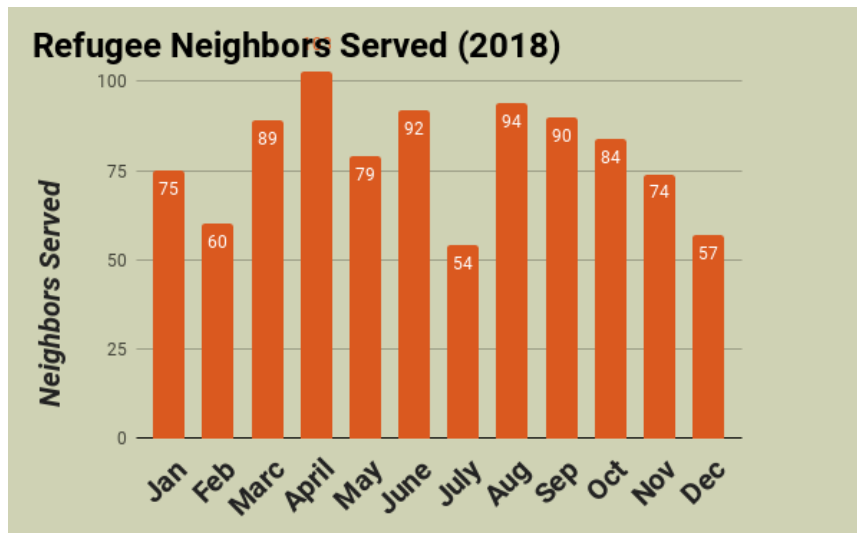

Acts 2:42

DOW's Refugee Service Center (RSC) continues to provide compassionate services to neighbors in need. In 2018 the RSC helped refugees access employment services, medical care, food stamps, and many other important resources.