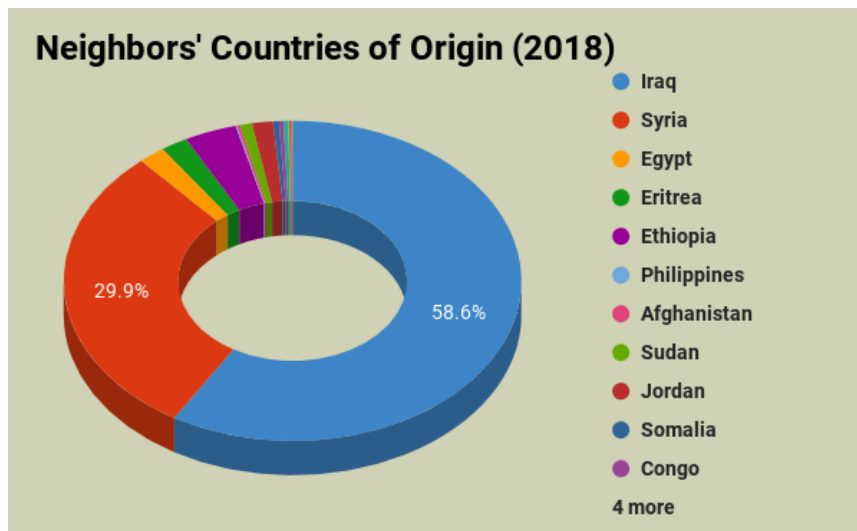

DOW's Refugee Service Center (RSC) continues to provide compassionate services to neighbors in need. In 2018 the RSC helped refugees access employment services, medical care, food stamps, and many other important resources.