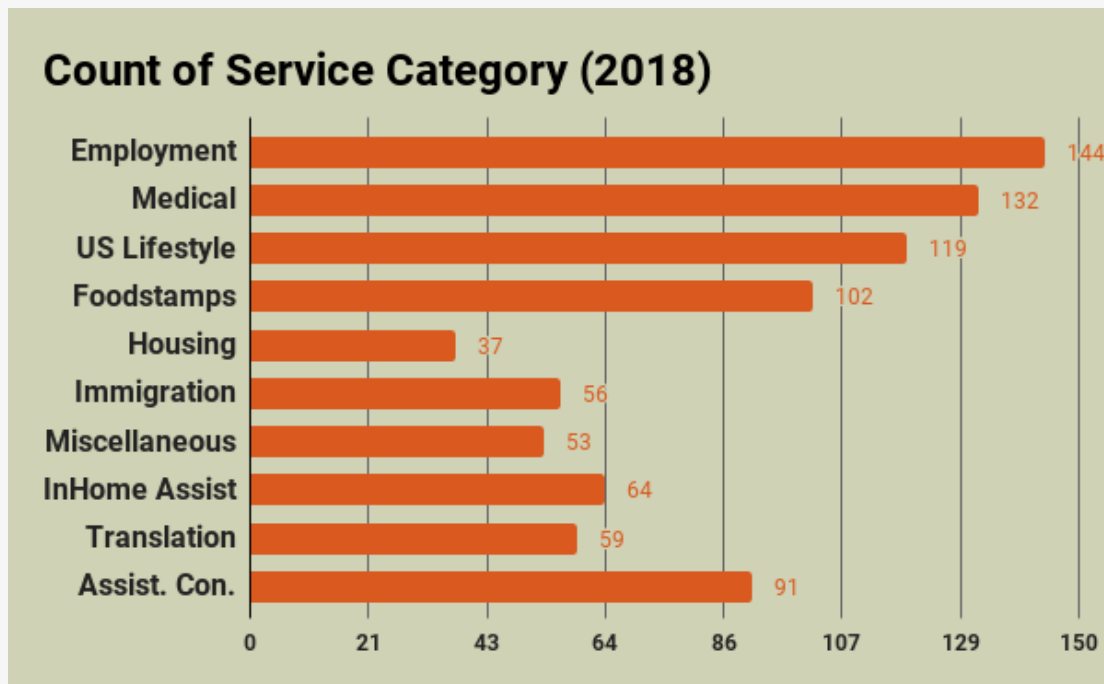

Since mid-2017, DOW has provided over **1,600 opportunities** for the Holy Spirit to ignite faith through DOW ministries!

***"When he saw the crowds,
he had compassion for them,
because they were harassed and helpless,
like sheep without a shepherd."***

Matthew 9:36

(RSC services are listed below)