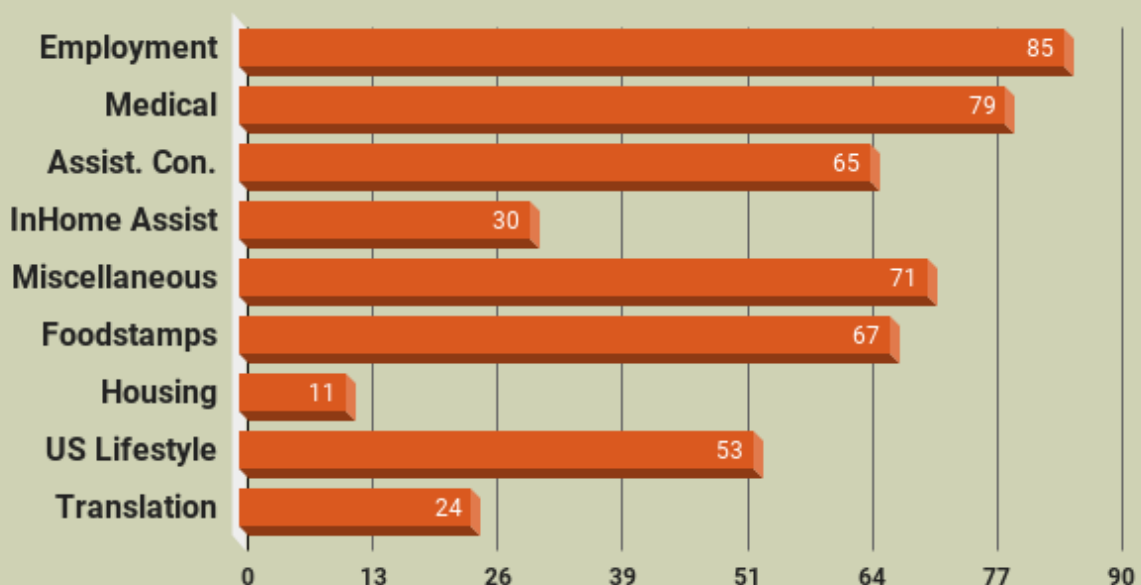

Disciples of the Way Ministries

A mission of the Lutheran Church Missouri-Synod

DOW NEWS!!!

Arabic Bible Study

DOW uses the opportunities provided by the Refugee Service Center (RSC), Sewing Seeds of Faith (SSOF) program, English, and Computer classes to invite those open to the Gospel to come to Bible Study. This class is taught in Arabic and points our God-seeking neighbors to Jesus through Old Testament Stories. Muslims and Christians open up the Holy Scripture and see Jesus as the Revelation of God in the New Testament. We preach Salvation by Faith Alone, because of God's Grace Alone, in Christ Alone (Eph. 2:8). We teach about the Triune God and live as ambassadors of Christ's love to our neighbors. The fields are ripe and ready to be harvested, and we reap the fruits of the harvest as we see lives transformed right before our eyes (Matt 9:37).

[Read More About the Arabic Bible Study!](#)

Refugee Service Center Update

Count of Service Category (2018)

DOW's Refugee Service Center (RSC) continues to focus on holistic care through relationships, providing DOW with a unique opportunity for Christian Outreach. RSC staff offer help accessing outside programs.